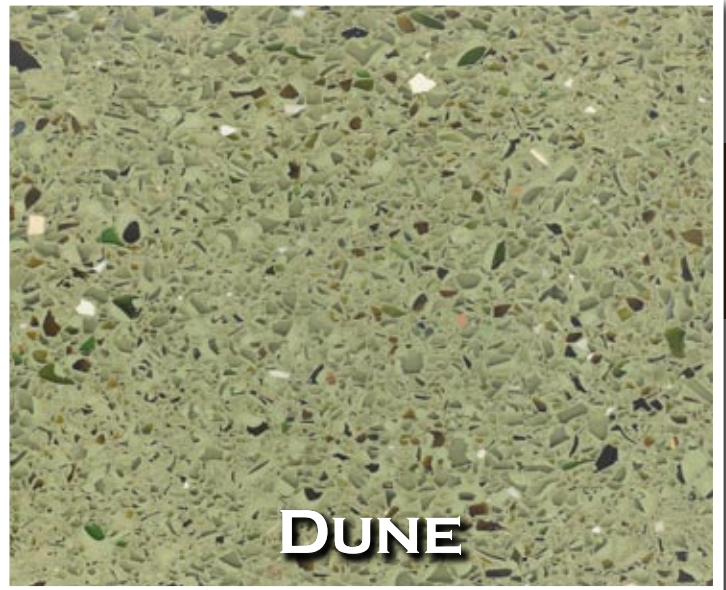

STONE *Scott* CRAFT *Chasse*

— ICONIC CONCRETE —

MAINEECOSTONE

WHITE

DUNE

FERN

SPRING GREEN